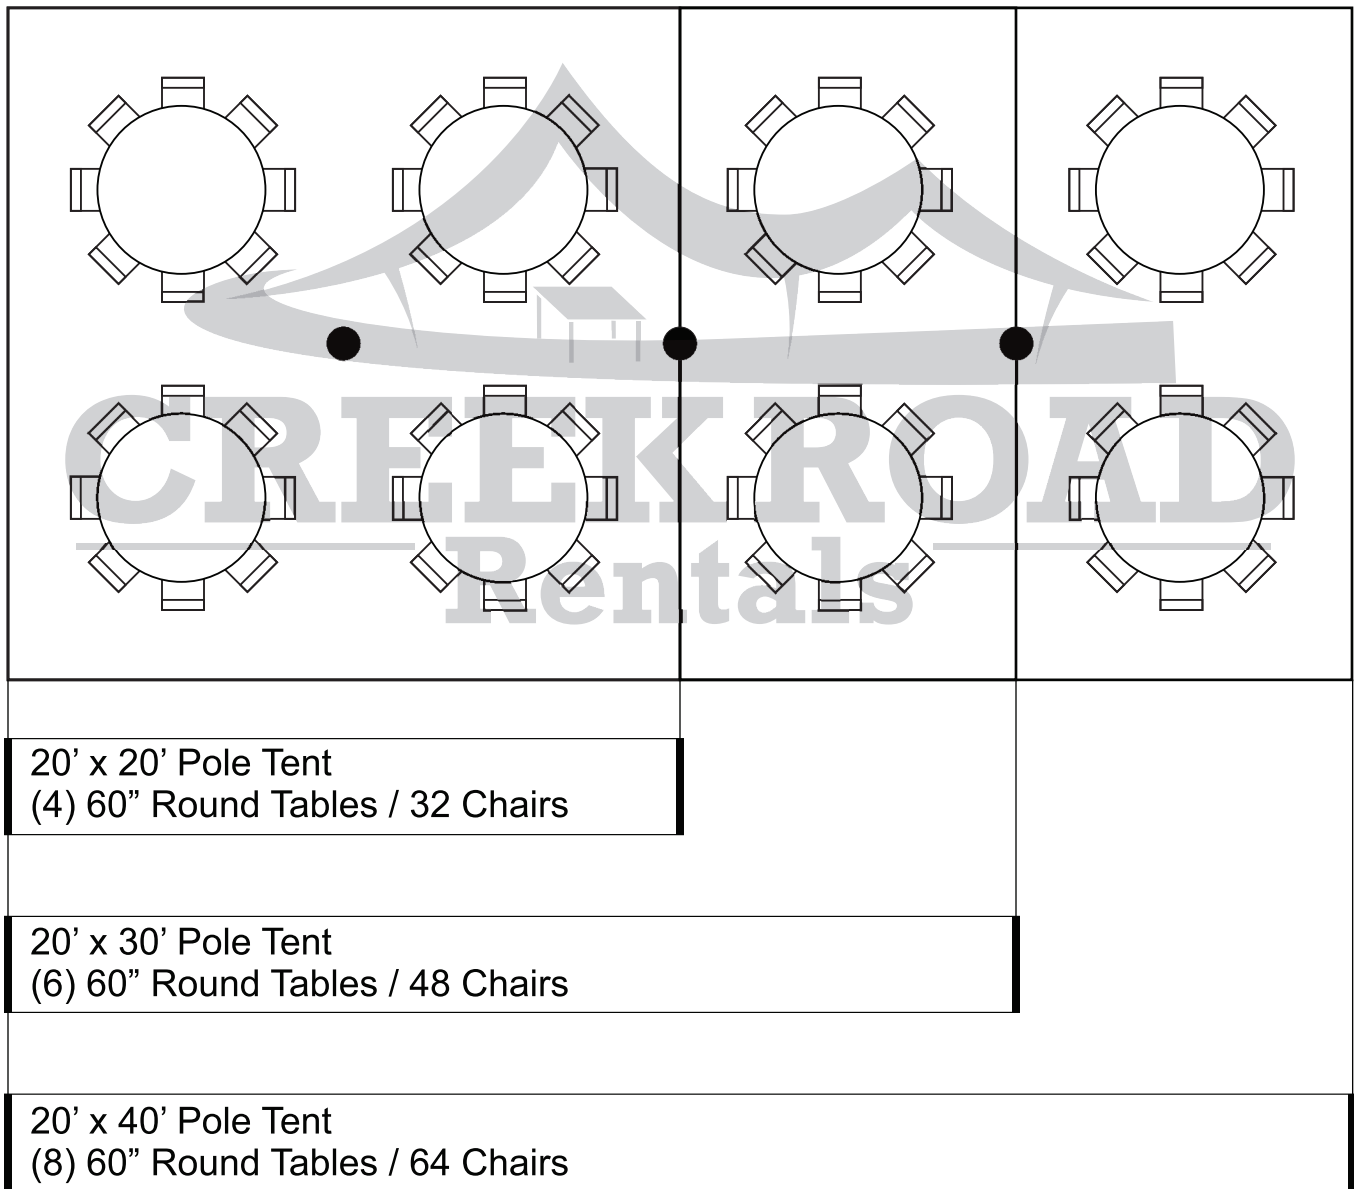

LAYOUT - 8' Long Tables / 10 Chairs per Table

20' x 20' Pole Tent
(4) 8' Long Tables / 40 Chairs

20' x 30' Pole Tent
(6) 8' Long Tables / 60 Chairs

20' x 40' Pole Tent
(8) 8' Long Tables / 80 Chairs

CREEK ROAD RENTALS, LLC
388 Starrucca Creek Road • Susquehanna, PA 18847
Phone: 570-727-2408 • www.CreekRoadRentals.com

LAYOUT - 60" Round Tables / 8 Chairs per Table

CREEK ROAD RENTALS, LLC

388 Starrucca Creek Road • Susquehanna, PA 18847
Phone: 570-727-2408 • www.CreekRoadRentals.com